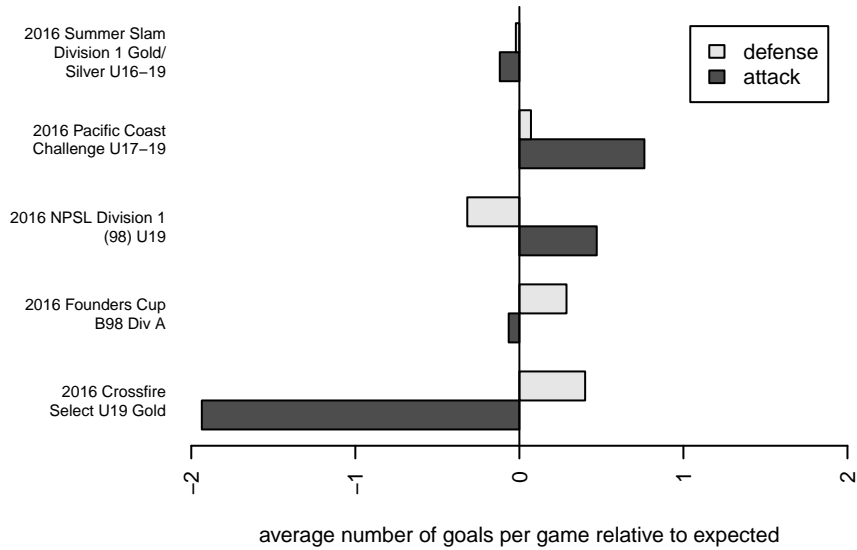

Crossfire Select Mele B98

Crossfire Select SC
 Redmond, WA
 B98 total strength=1682
 attack=22.11 defense=20.48
 fall league = NPSL Div 1 (98) U19

alt names used:
 Crossfire Select B98 Mele
 Crossfire Select B98 Mele
 43 Crossfire Select B98 Mele
 Crossfire Select B98 Mele
 CFS B98 – Mele

Venues played:
 2016 Crossfire Select U19 Gold
 2016 Pacific Coast Challenge U17-19
 2016 Summer Slam Division 1 Gold/Silver U16
 2016 NPSL Division 1 (98) U19
 2016 Founders Cup B98 Div A

Crossfire Select Mele B98
 Dots are actual minus expected GF (blue circles) and GA (red triangles).
 Blue line is smoothed change in attack strength. Red is smoothed change in defense strength.

**attack and defense variance (black dot)
relative to other teams
and top 10 in region**

**attack and defense rating
relative to others at age
and all opponents in last 13 months**

Performance relative to 13 month average