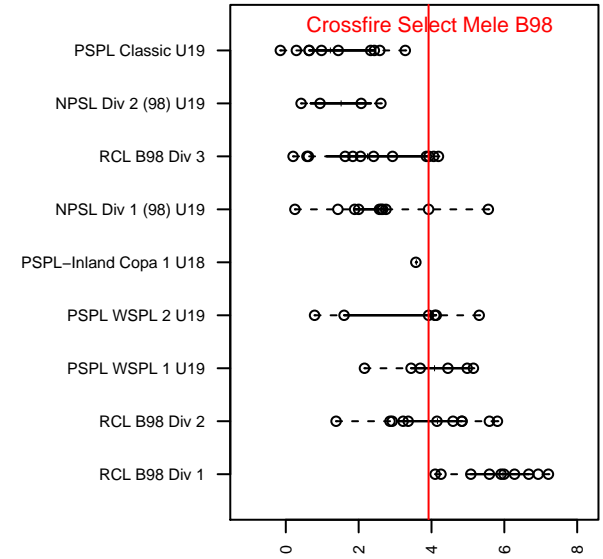

Crossfire Select Mele B98

Crossfire Select SC
 Redmond, WA
 B98 total strength=1682
 attack=22.11 defense=20.48
 fall league = NPSL Div 1 (98) U19

alt names used:
 Crossfire Select B98 Mele
 Crossfire Select B98 Mele
 43 Crossfire Select B98 Mele
 Crossfire Select B98 Mele
 CFS B98 – Mele

Venues played:
 2016 Crossfire Select U19 Gold
 2016 Pacific Coast Challenge U17-19
 2016 Summer Slam Division 1 Gold/Silver U16
 2016 NPSL Division 1 (98) U19
 2016 Founders Cup B98 Div A

Crossfire Select Mele B98
 Dots are actual minus expected GF (blue circles) and GA (red triangles).
 Blue line is smoothed change in attack strength. Red is smoothed change in defense strength.

**attack and defense variance (black dot)
relative to other teams
and top 10 in region**

**attack and defense rating
relative to others at age
and all opponents in last 13 months**

Performance relative to 13 month average