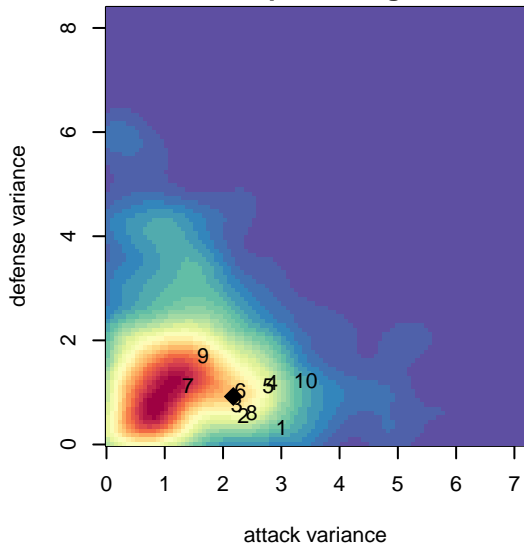

Crossfire Select Mele B98

Crossfire Select SC
 Redmond, WA
 B98 total strength=1682
 attack=22.11 defense=20.48
 fall league = NPSL Div 1 (98) U19

alt names used:
 Crossfire Select B98 Mele
 Crossfire Select B98 Mele
 43 Crossfire Select B98 Mele
 Crossfire Select B98 Mele
 CFS B98 – Mele

Venues played:
 2016 Crossfire Select U19 Gold
 2016 Pacific Coast Challenge U17-19
 2016 Summer Slam Division 1 Gold/Silver U16
 2016 NPSL Division 1 (98) U19
 2016 Founders Cup B98 Div A

Crossfire Select Mele B98
 Dots are actual minus expected GF (blue circles) and GA (red triangles).
 Blue line is smoothed change in attack strength. Red is smoothed change in defense strength.

**attack and defense variance (black dot)
relative to other teams
and top 10 in region**

**attack and defense rating
relative to others at age
and all opponents in last 13 months**

Performance relative to 13 month average