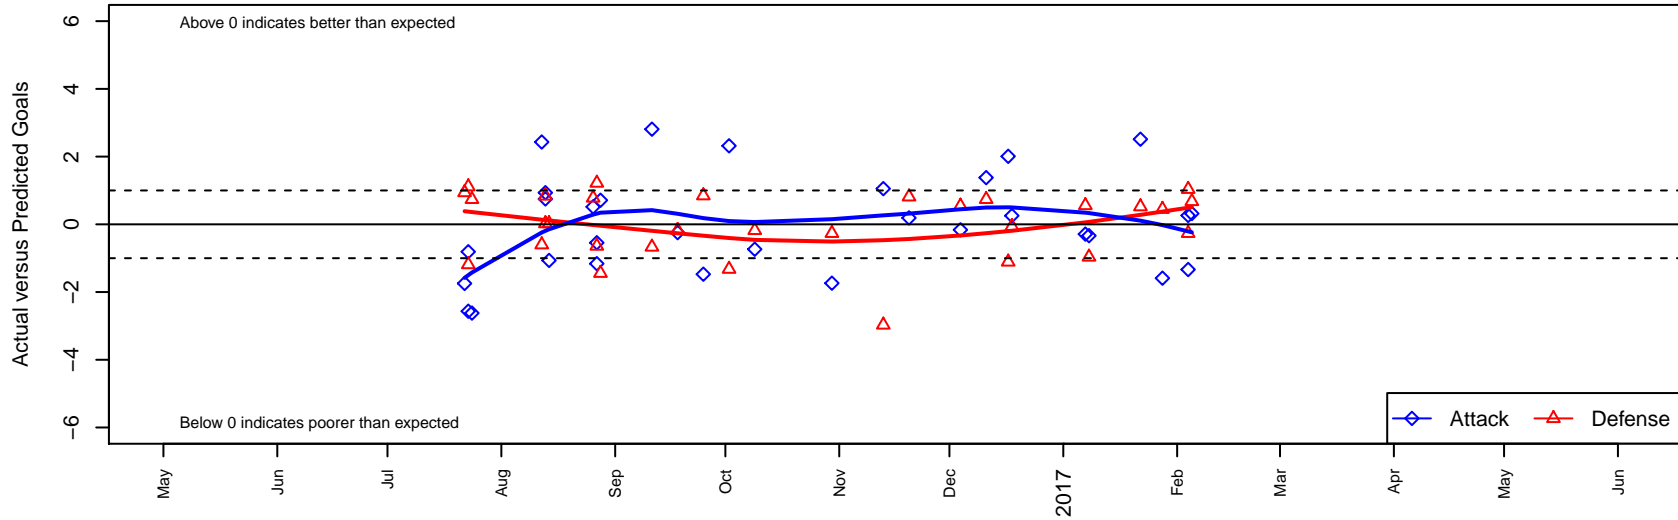

Crossfire Select Mele B98

Crossfire Select SC
 Redmond, WA
 B98 total strength=1682
 attack=22.11 defense=20.48
 fall league = NPSL Div 1 (98) U19

alt names used:
 Crossfire Select B98 Mele
 Crossfire Select B98 Mele
 43 Crossfire Select B98 Mele
 Crossfire Select B98 Mele
 CFS B98 – Mele

Venues played:
 2016 Crossfire Select U19 Gold
 2016 Pacific Coast Challenge U17-19
 2016 Summer Slam Division 1 Gold/Silver U16
 2016 NPSL Division 1 (98) U19
 2016 Founders Cup B98 Div A

Crossfire Select Mele B98
 Dots are actual minus expected GF (blue circles) and GA (red triangles).
 Blue line is smoothed change in attack strength. Red is smoothed change in defense strength.

**attack and defense variance (black dot)
relative to other teams
and top 10 in region**

**attack and defense rating
relative to others at age
and all opponents in last 13 months**

Performance relative to 13 month average